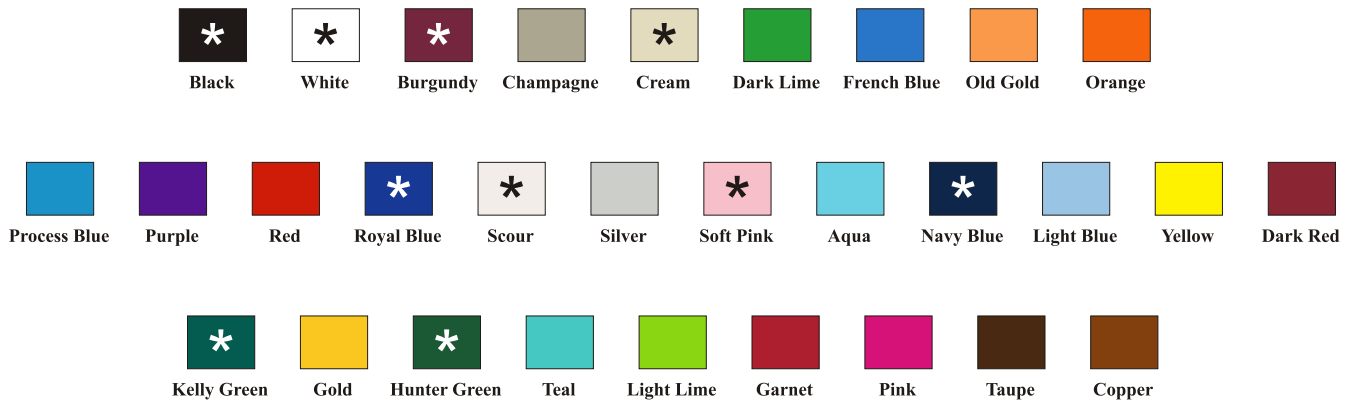

## Navy blue 4 - Pack

## Black 4 - Pack

SAMPLE ORDER: 60 Towels in Navy Blue 4 Pack  
 Background on all towels is navy  
 Logo: 15 of each pre-set color: Ocean Blue, Gold, Light Lime, Red

## Scrubber Towel

100% Cotton

Available in 30 colors. Towel dimensions: 16" wide x 22" long sheared. Grommet and hook can be added for additional price in brass, silver or black. Hooks priced by finish.

**Style Number: SCRUBTOWEL**

**\* Fancy Premier Towel - 100% Cotton - 16" x 24" Sheared also available in 10 colors: Black, White, Burgundy, Hunter, Navy, Royal, Scour, Red, Kelly and Cream as marked above. Minimum order of 10 per color.**