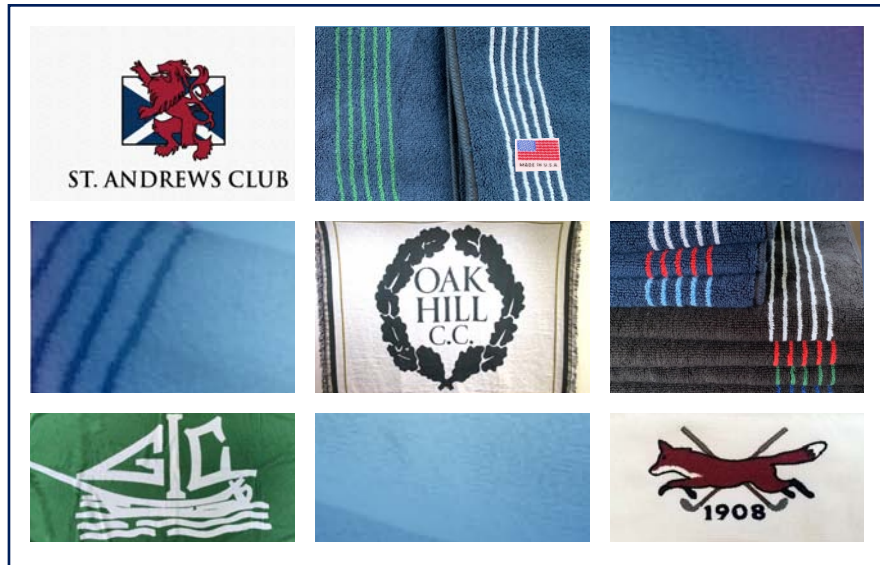

**SAKMANN®**

**PRIVATE BRANDED TAPESTRY,  
THROW AND TOWEL PROGRAM**

## Black 4 - Pack

SAMPLE ORDER: 60 Towels in Navy Blue 4 Pack  
 Background on all towels is navy  
 Logo: 15 of each pre-set color: Ocean Blue, Gold, Light Lime, Red