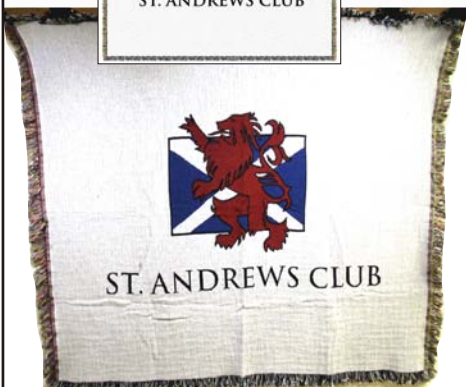

Quantity Minimum: 15

Three Color  
Eco-Throws  
60" x 48"

Full Color Tapestries - 60" x 52"

100% cotton ribbed terry cloth / 16" W x 36" L

Custom Art Placement • Available in White, Navy and Black • Four Stripe Colors  
All towels are made in the USA.