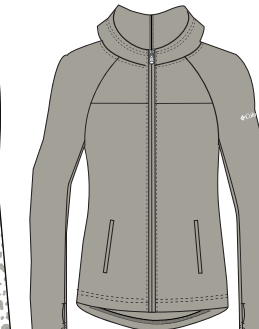

BLACK & FOSSIL

21S24WP TRAILING EDGE
FOSSIL 160

21S04WP PRACTICE ROUND
BLACK 010

16S15WP BIRDIE
BLACK 010

21S02WP GRAIN
BLACK 010

16S61WL SHOTGUN
BLACK 010

21F12WL TWILIGHT
FOSSIL 160

21S06WL HALF SHOT
FOSSIL 160