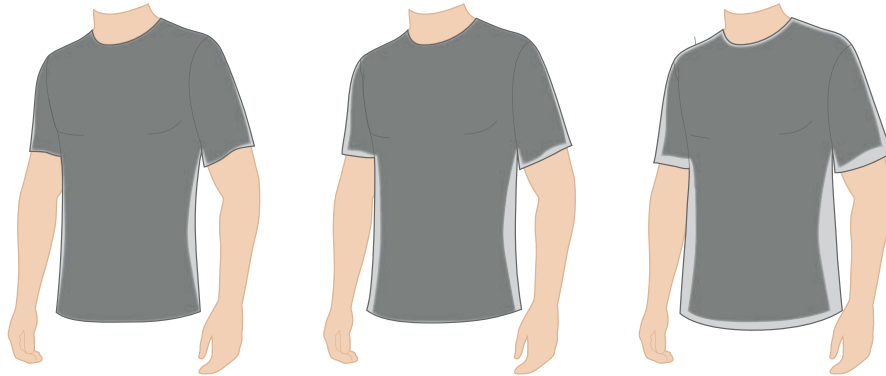

FEATURES

Omni-FREEZE™ ZERO sweat activated super cooling
Omni-WICK™
Omni-SHADE™ UPF 50 sun protection

FABRIC

Omni-FREEZE ZERO™ softie stretch
jersey 89% polyester / 11% spandex

019
COOL GREY

Active/Golf

Modern Classic