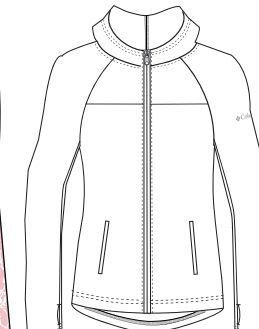

21S06WL HALF SHOT
WHITE 100