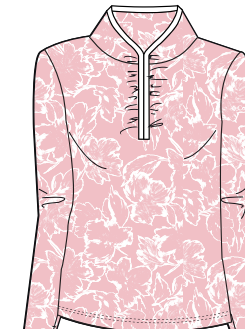

21F12WL TWILIGHT
VINTAGE PINK 602