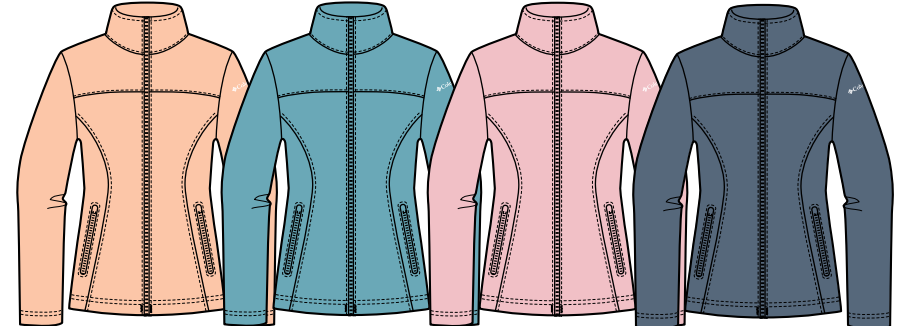

C1277WF GIVE & GO

LIGHT CORAL 611   AQUA 461   VINTAGE PINK 602   STEEL 413