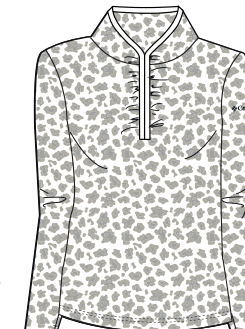

BLACK & FOSSIL

21S24WP TRAILING EDGE
FOSSIL 160

21S04WP PRACTICE ROUND
BLACK 010

16S15WP BIRDIE
BLACK 010

21S02WP GRAIN
BLACK 010

16S61WL SHOTGUN
BLACK 010

21F12WL TWILIGHT
FOSSIL 160

21S06WL HALF SHOT
FOSSIL 160