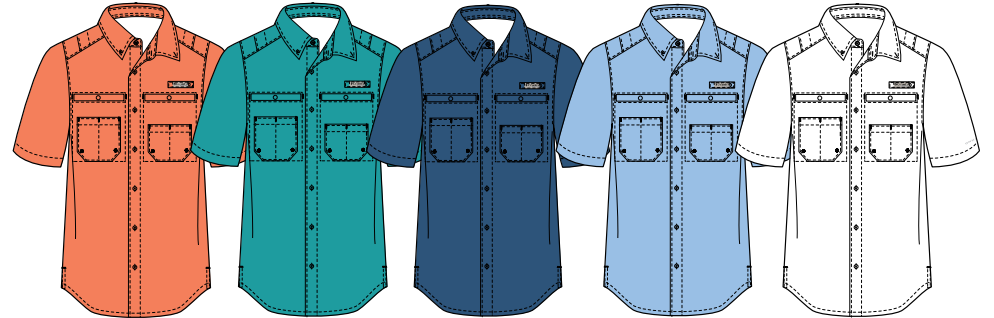

C1212MP TAMIAI

BRIGHT NECTAR 852 MIAMI 354 MINERAL BLUE 470 WHITE CAP 450 WHITE 100