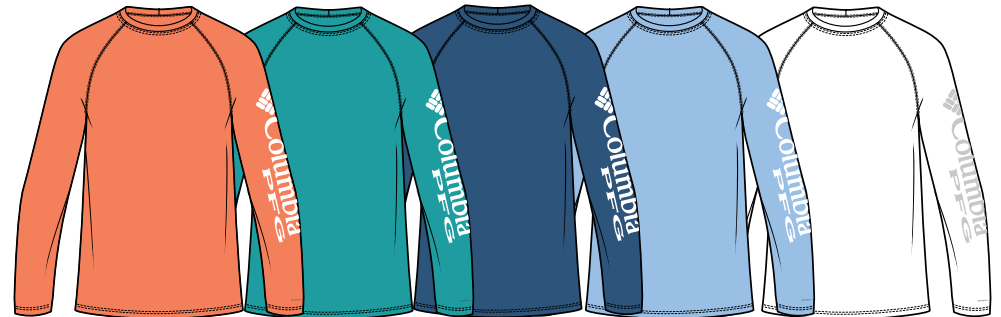

C2001MP SLACK TIDE

BRIGHT NECTAR 852 MIAMI 354 MINERAL BLUE 470 WHITE CAP 450 WHITE 100

16S60ML SHOTGUN

NECTAR 888 MIAMI 354 MINERAL BLUE 470 WHITE CAP 450 WHITE 100

C1987MT TERMINAL TACKLE

BRIGHT NECTAR 852 MIAMI 354 MINERAL BLUE 470 WHITE CAP 450 COOL GREY 019