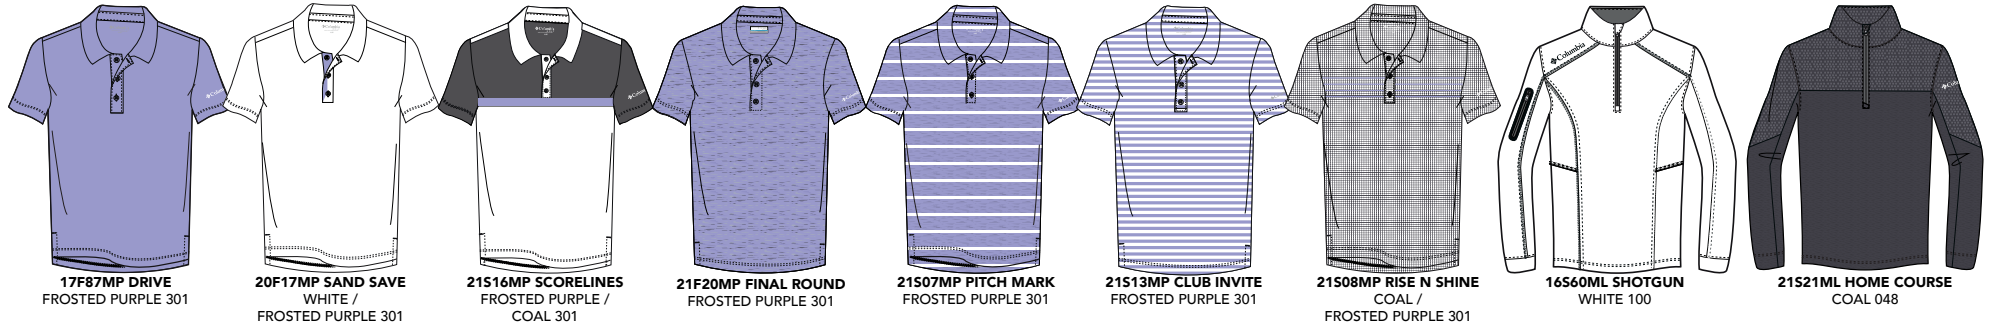

17F87MP DRIVE
FROSTED PURPLE 301

20F17MP SAND SAVE
WHITE /
FROSTED PURPLE 301

21S16MP SCORELINES
FROSTED PURPLE /
COAL 301

21F20MP FINAL ROUND
FROSTED PURPLE 301

21S07MP PITCH MARK
FROSTED PURPLE 301

21S13MP CLUB INVITE
FROSTED PURPLE 301

21S08MP RISE N SHINE
COAL /
FROSTED PURPLE 301

16S60ML SHOTGUN
WHITE 100

21S21ML HOME COURSE
COAL 048

BEET & COOL GREY