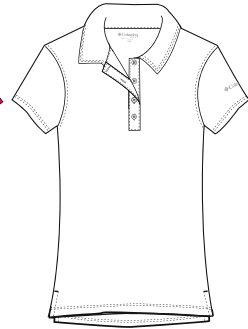

C1277WF GIVE & GO

LIGHT CORAL 611 AQUA 461 VINTAGE PINK 602 STEEL 413

HAUTE PINK & COLLEGIATE NAVY

FALL 2021 GOLF COLLECTIONS

21S24WP TRAILING EDGE
HAUTE PINK 858

21S04WP PRACTICE ROUND
COLLEGIATE NAVY 464