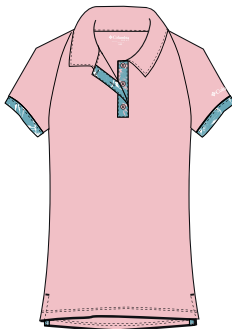

21S04WP PRACTICE ROUND
VINTAGE PINK 602