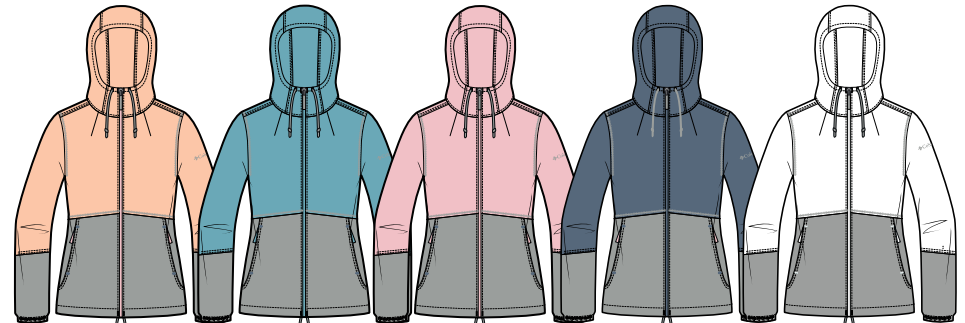

C1736WO FLASH FORWARD

LIGHT CORAL 611   AQUA 461   VINTAGE PINK 602   STEEL 413   SEA SALT 125